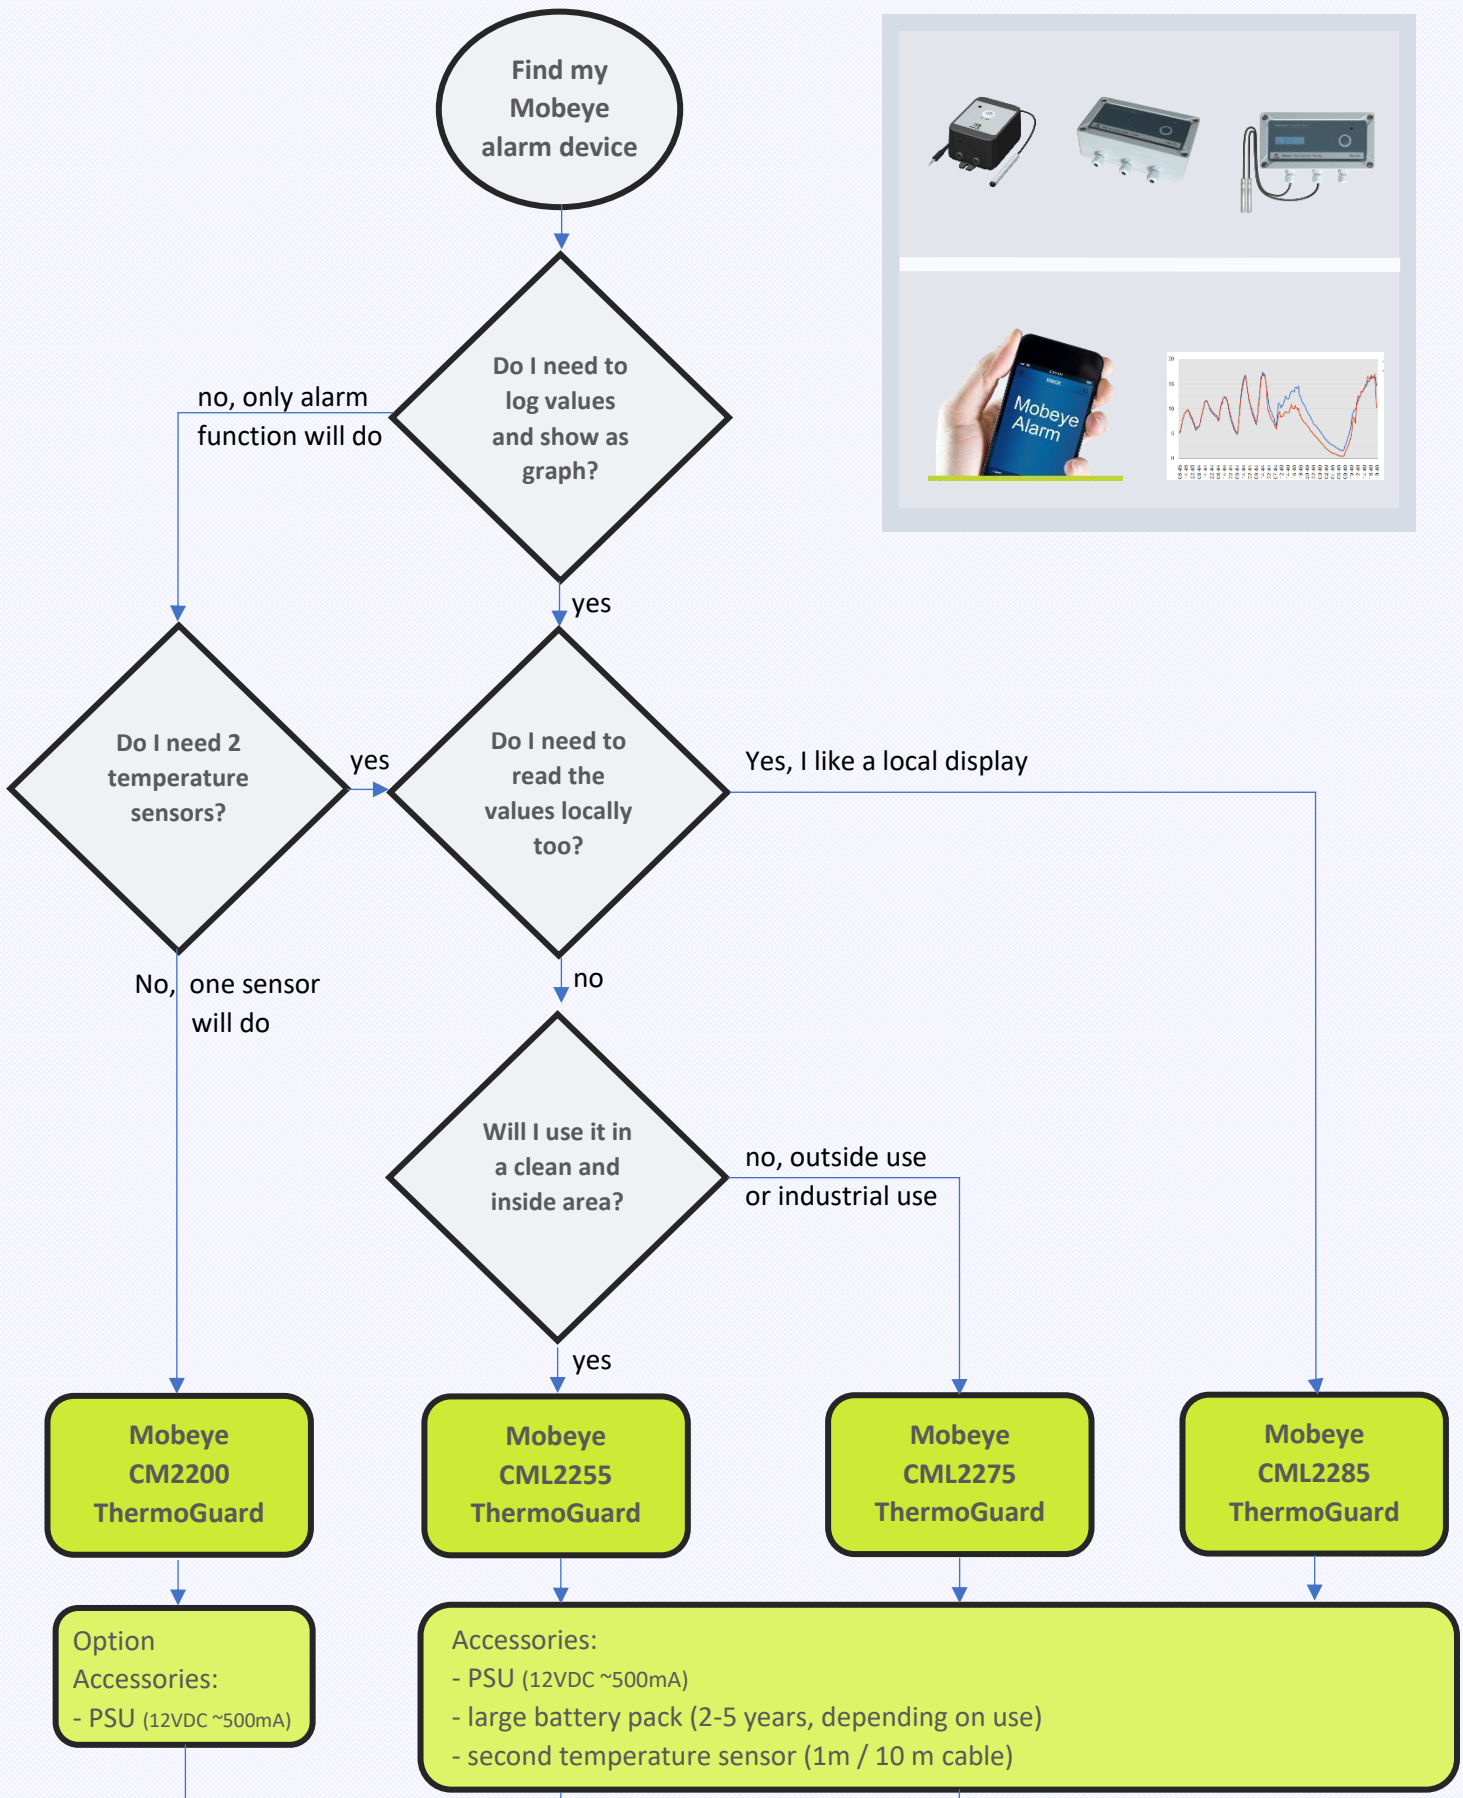

Mobeye alarm & log temperature monitoring units

Let us help you to choose the right device

Recommended: Mobeye SIM + Mobeye Internet Portal (necessity to enable log function)